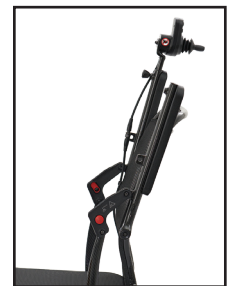

Standard Color

Black
Carbon Fiber

**ONLY
33 lbs.***
to carry
but holds up to
300 lbs.!

Cricket GP302

The all-new Cricket Power Wheelchair is stylish, agile, and extremely portable. Crafted with an incredibly strong yet lightweight 100% carbon fiber frame, the Cricket weighs as light as 33 lbs.*, making travel a breeze! The slim sporty design is perfect for navigating indoors and out while sightseeing, shopping, or dining. The roomy padded seat cushion and durable mesh back align with the natural curves of your body providing long-lasting comfort while on the go. The Cricket features a well-styled joystick designed to make everyday tasks easier such as driving up to a table or maneuvering through a doorway. It has an impressive 22" turning radius and offers a 300 lb. weight capacity, maximum speed of 3.7 mph, and an operating range of up to 9.3 miles on airline-approved 12 AH 24V lithium-ion batteries. It also offers convenient offboard charging and folds effortlessly for transport. The Cricket offers excellent performance and portability for your active lifestyle!

**ONLY
33 lbs.***
to carry
but holds up to
300 lbs.!

Sporty, strong and high-performing with a 100% carbon fiber frame!

Compact Joystick

Convenient USB Charging Port

Flip Up Arm Rests

**FOLD
& STOW!**

Compact Dimensions
30.2" x 22.25"
x 14"