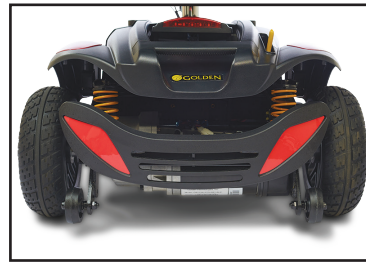

Orchid Pink

Army Green
(Matte)

Desert Tan

Sporty New LED Running Light on the 4-W LX!

Buzzaround 3 wheel GB119 4 wheel GB149

The Buzzaround LX is America's first full-time luxury travel scooter! Full-size comfort comes with the convenience of true portability on the Buzzaround LX, along with standard features that include a stylish quilted high back seat, an infinite adjustable tiller at your fingertips, and a USB charging port right under the dash board. The 4-Wheel model features a sporty new LED running light on the front for maximum safety and visibility. With a 375 lb. weight capacity, comfort suspension springs, 40.5" turning radius, and up to 18 mile range on two U1 batteries, the Buzzaround LX offers ample foot room to take you where you want to go in comfort and style!

Standard Features:

- Stylish, foldable, high back seat with armrests
- 375 lb. weight capacity
- Infinitely adjustable tiller with EZ reach adjustment lever
- Up to 18 mile range with two U1 batteries
- Ample foot room
- USB charging port
- Comfort spring suspension for a smoother ride
- Cell phone holder

LIGHTWEIGHT PORTABLE SCOOTER

Full-size comfort with the convenience of true portability!

Item	GB119	GB149
Class I Medical Device	Yes	Yes
Weight Capacity	375 lbs.	375 lbs.
Drive Wheels	Rear	Rear
Maximum Speed	5 mph	5 mph
Operating Range ¹	18 miles	18 miles
Ground Clearance Under Deck	4"	4"
Turning Radius	40.5"	54"
Type Batteries	2-U1	2-U1
Colors	Red, Blue	Red, Blue
Freewheel Mode	Yes	Yes
Electronic Speed Control	Yes	Yes
Electro-Mechanical Brakes	Yes	Yes
Charger	Off-board	Off-board
Controller	90 Amp	90 Amp

1. An Infinite Adjustable Tiller (no knuckle) at your fingertips!

2. The tiller folds easily and locks in place.

3. Ultrabrite LED headlight and taillight!

4. USB & Battery Charging Ports conveniently located on the tiller under the control panel.