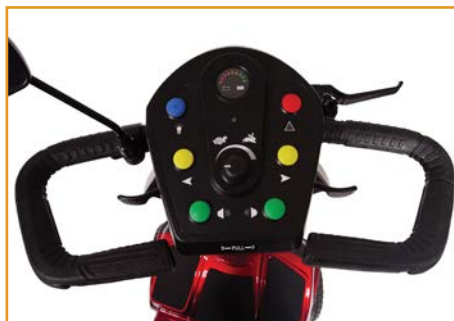

New!

H E A V Y D U T Y P O V

- Seat Color
- Black **coming soon!**
- Body Colors
- Orange
 - Red

Golden
Patriot™
4 wheel

If you're looking for the ultimate outdoor driving experience, look no further than the Golden Patriot™. The Golden Patriot's rugged outdoor design features an off road package, four-wheel independent suspension, a full lighting package and a full sized captain's seat. With a 400 lb. weight capacity and 13" pneumatic tires, the Golden Patriot will give you the ride of your dreams.

Patriot 4 wheel Specifications

Model	GR575
Medicare Code	Not Coded
Weight Capacity	400 lbs
Drive Wheels	Rear
Maximum Speed	8 mph
Operating Range ¹	24 miles
Ground Clearance	6.75"
Turning Radius	76.5"
Type Batteries	2-75 AH
Colors	Red, Orange
Freewheel Mode	Yes
Electronic Speed Control	Yes
Electro-Mechanical Brakes	Yes
Mechanical Hand Brake	Yes
Charger	Off Board
Controller	140 Amp
Dimensions:	
Length	57"
Width	28"
Height (ground to top of back of seat)	46.5" - 48.5"
Height (ground to top of back of headrest)	54" - 59"
Ground to Top of Seat	27" - 29"
Ground to Top of Deck	8.75"
Deck to Top of Seat	18" - 20"
Number of Seat Height Positions	3
Size of Increments	1"
Front Axle to Rear Axle	40"
Weight of Unit: (assembled)	308 lbs
Base	152 lbs
Seat w/Arms	50 lbs
Batteries	52 lbs ea
Tires:	Pneumatic
Front	13"
Rear	13"
Standard Seat:	Captain's Pillow Top High-Back
Slide Seat	Yes
Back Height - no headrest	20"
Back Height with headrest	27.5" - 30.5"
Width x Depth	20" x 18"
Color	Black (coming soon)
Warranty:	
Frame	5 Years
Drive Train	1 Year
Electronics ²	1 Year
Batteries	1 Year

¹ Battery range tested at 200 lbs., and will vary due to rider weight, drive surface and terrain.

² Electronics warranty excludes batteries.

New button covers, hand (parking) brake lock, LED battery meter.

Updated control panel on wraparound delta tiller.

New 13" pneumatic tires.

New ultrabright LED rear lights.