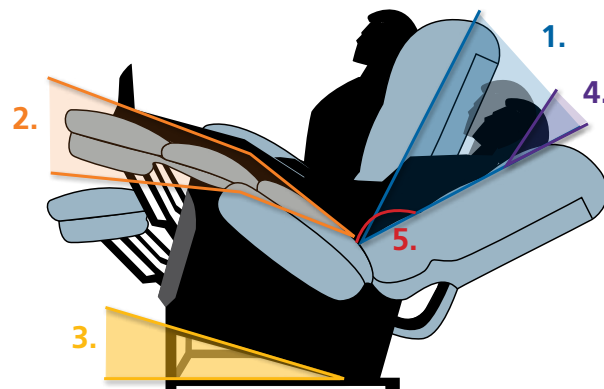

### Battery Backup System

Batteries not included. Battery Backup System is designed to bring the chair from the reclined to the seated position in the event of a power outage.

Literature is current at time of printing. Golden Technologies reserves the right to make changes to the product or literature at any time.

Complies with  
 UL 73 and  
 CSA C22.2 No. 68

  
**Twilight**  
*ZZZ*  
**EZ Sleeper**  
**The World's Most Advanced Power Positioning Lift Recliner!**

**Our Patented Twilight Technology Now in a Unique 5-Motor System to Achieve Optimum Support**

**Motor #1**  
 Adjusts back positioning

**Motor #2**  
 Controls the footrest movement and the patented movement of the rising seat box

**Motor #3**  
 Activates Twilight technology, a tilting movement that provides a weightless experience